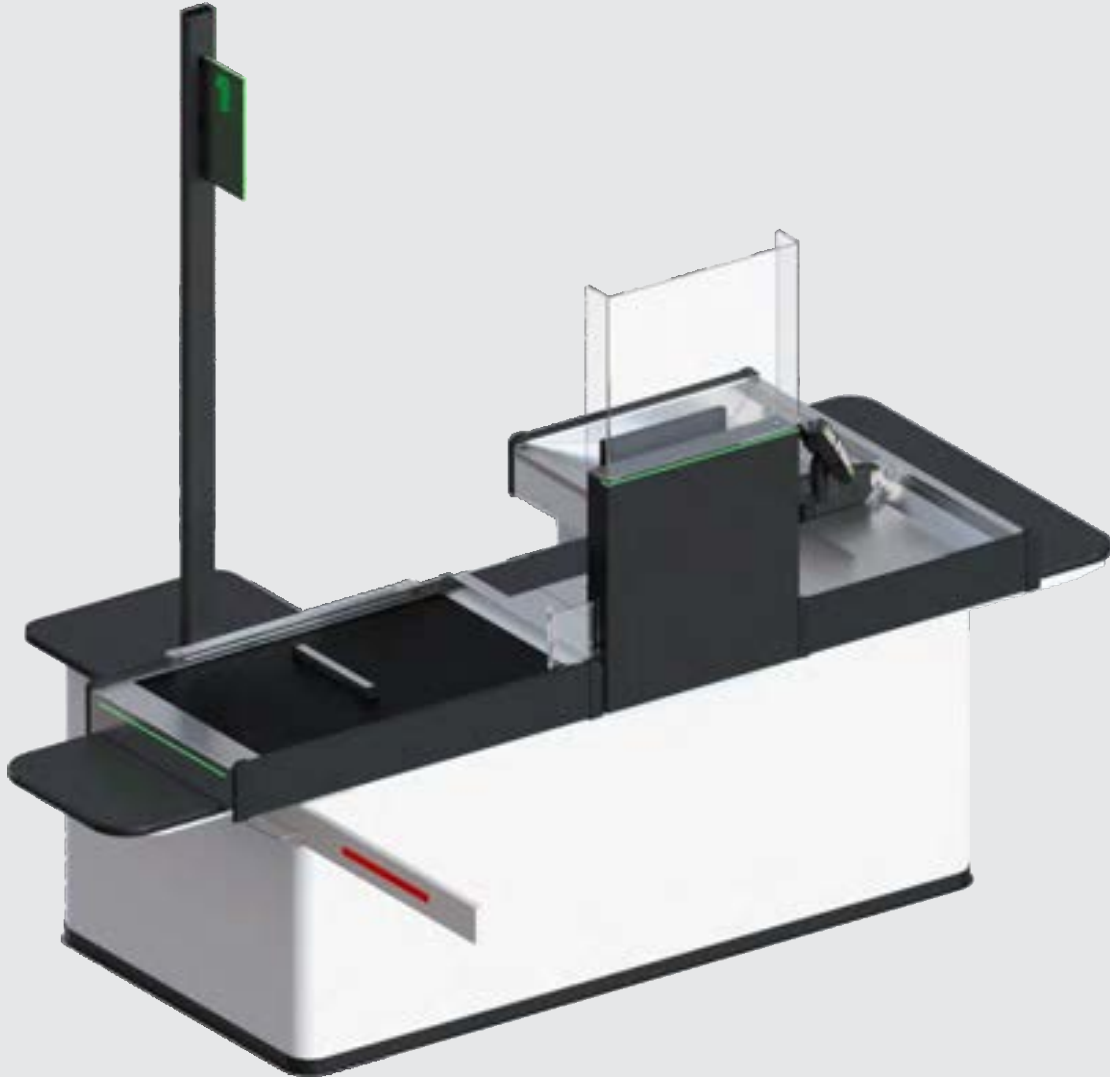

EVO

**EVO
MINI**

**EVO
EXPRESS**

EVO checkout counters are designed to meet the diverse needs of various retail formats

The modularity of EVO counters allows customizing the layout and design to match every store`s unique style and functional requirements

watch here

EVO SELINE: Type ONE

- Checkout counter with a wide basin and cashier`s desk
- The format of stores from supermarkets to hypermarkets

EVO SELINE: Type TWO

- Checkout counter with a narrow basin and cashier`s desk
- The format of stores from convenience stores to supermarkets

EVO SELINE: Type THREE

- Checkout counter with a wide basin
- The format of stores from supermarkets to hypermarkets and even Cash&Carry

EVO SELINE: Type FOUR

- Checkout counter with a narrow basin
- The format of stores from convenience stores to supermarkets and even Cash&Carry

SCRATCH RESISTANT

MATTE SURFACE

Acrylic scanner protection

Pin-pad holder

Cash drawer

Goods divider

Monitor holder

Combine EVO counter with **ROTO** self-checkout, which can work in traditional or self-service mode.