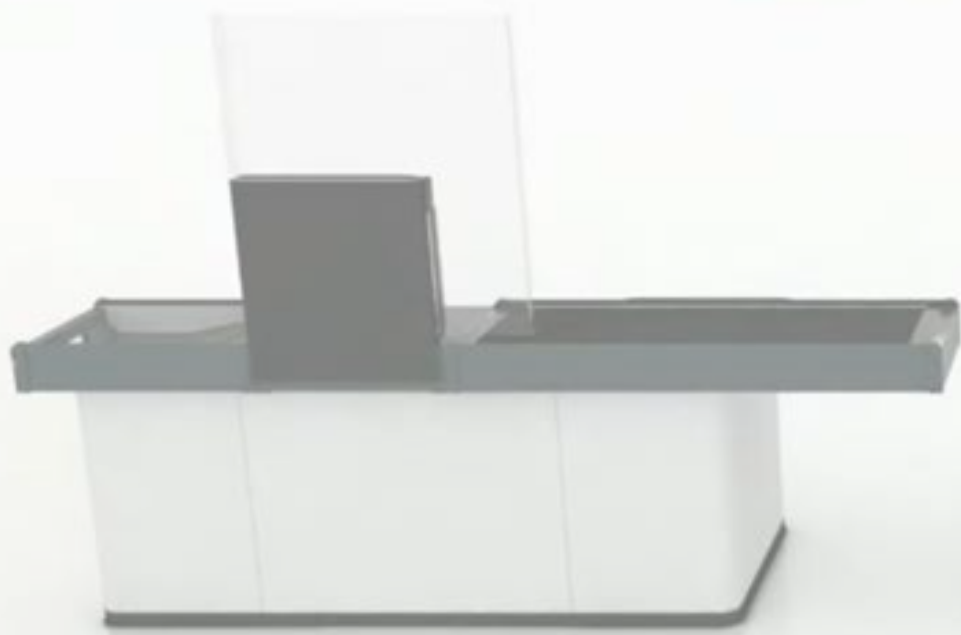

SELINE CHECKOUT ZONE

**SPEED AND
CONVENIENCE
OF SERVICE FOR YOUR
EFFICIENT STORE**

SELINE is a range of products for modern checkout zone. It was designed to meet the new customers' expectations based on speed, convenience, digitalisation and personalisation of the shopping experience.

EVO

**EVO
MINI**

**EVO
EXPRESS**

EVO checkout counters are designed to meet the diverse needs of various retail formats

The modularity of EVO counters allows customizing the layout and design to match every store`s unique style and functional requirements

watch here

EVO SELINE: Type ONE

- Checkout counter with a wide basin and cashier`s desk
- The format of stores from supermarkets to hypermarkets

EVO SELINE: Type TWO

- Checkout counter with a narrow basin and cashier`s desk
- The format of stores from convenience stores to supermarkets

EVO SELINE: Type THREE

- Checkout counter with a wide basin
- The format of stores from supermarkets to hypermarkets and even Cash&Carry

EVO SELINE: Type FOUR

- Checkout counter with a narrow basin
- The format of stores from convenience stores to supermarkets and even Cash&Carry