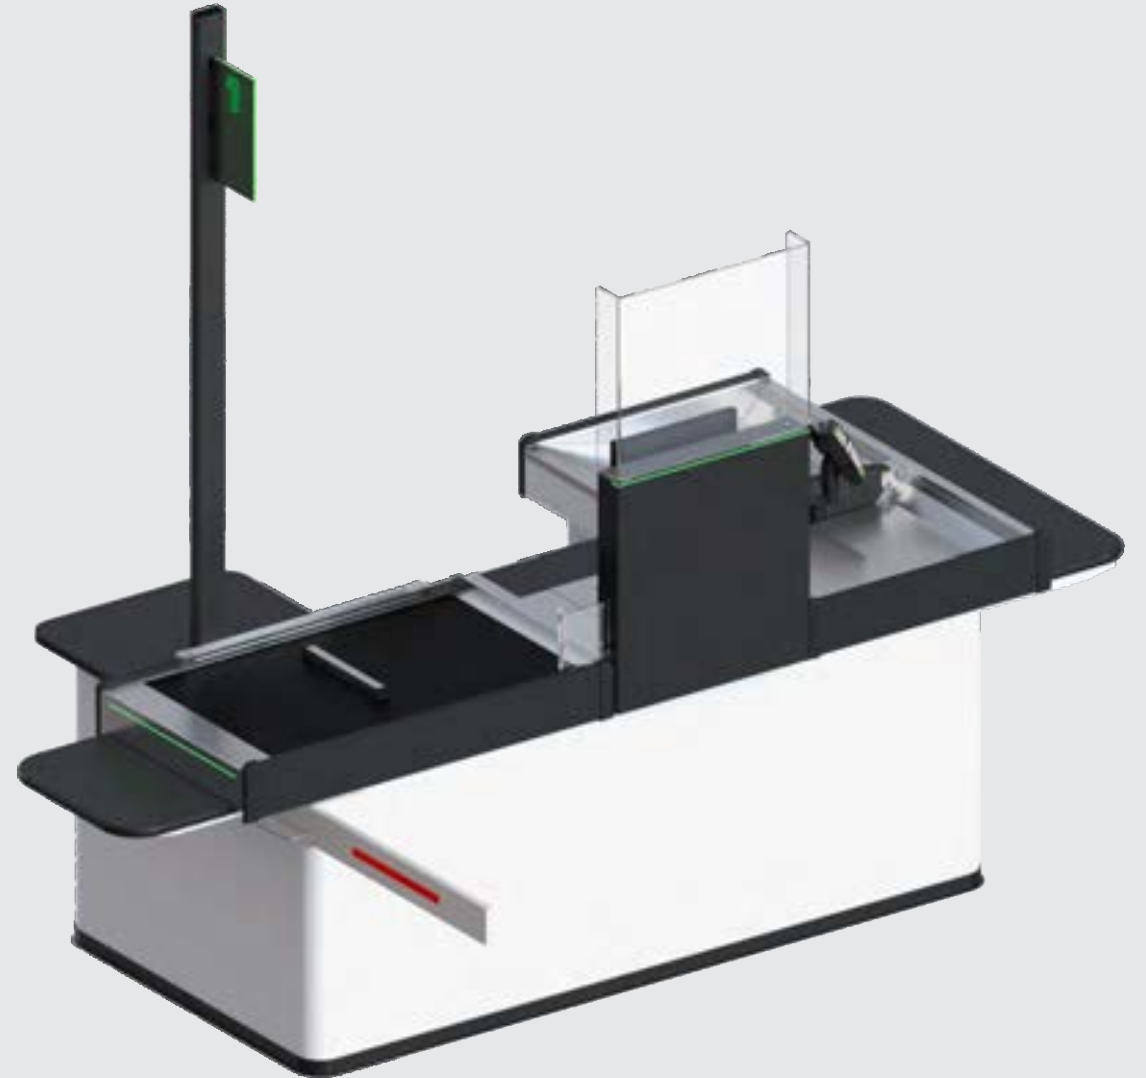

EVO

**EVO
MINI**

**EVO
EXPRESS**

EVO checkout counters are designed to meet the diverse needs of various retail formats

The modularity of EVO counters allows customizing the layout and design to match every store`s unique style and functional requirements

watch here

EVO SELINE: Type ONE

- Checkout counter with a wide basin and cashier`s desk
- The format of stores from supermarkets to hypermarkets

EVO SELINE: Type TWO

- Checkout counter with a narrow basin and cashier`s desk
- The format of stores from convenience stores to supermarkets

EVO SELINE: Type THREE

- Checkout counter with a wide basin
- The format of stores from supermarkets to hypermarkets and even Cash&Carry

EVO SELINE: Type FOUR

- Checkout counter with a narrow basin
- The format of stores from convenience stores to supermarkets and even Cash&Carry

SCRATCH RESISTANT

MATTE SURFACE

Acrylic scanner protection

Pin-pad holder

Cash drawer

Goods divider

Monitor holder

Combine EVO counter with **ROTO** self-checkout, which can work in traditional or self-service mode.