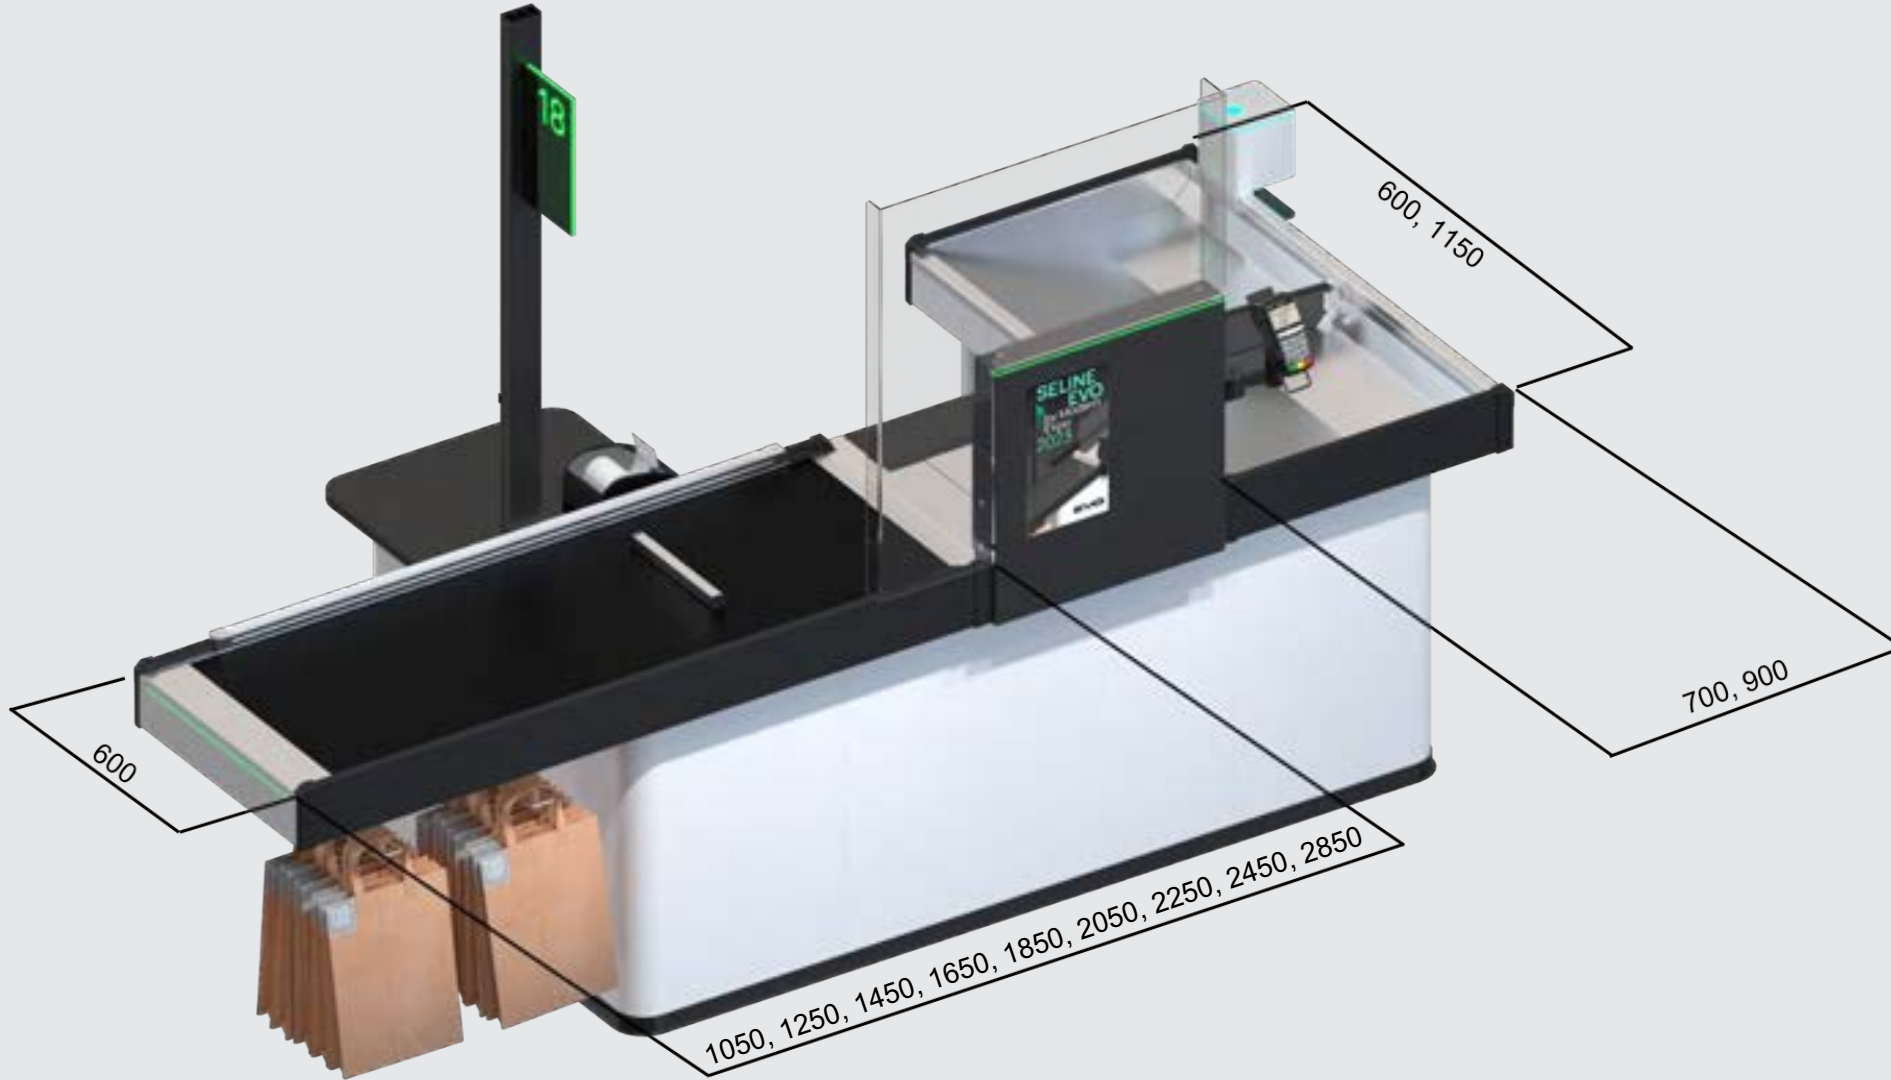

watch here

EVO SELINE: Type ONE

- Checkout counter with a wide basin and cashier`s desk
- The format of stores from supermarkets to hypermarkets

EVO SELINE: Type TWO

- Checkout counter with a narrow basin and cashier`s desk
- The format of stores from convenience stores to supermarkets

EVO SELINE: Type THREE

- Checkout counter with a wide basin
- The format of stores from supermarkets to hypermarkets and even Cash&Carry

EVO SELINE: Type FOUR

- Checkout counter with a narrow basin
- The format of stores from convenience stores to supermarkets and even Cash&Carry

DIMENSIONS

EVO MINI

- The smallest model from a range, with a static conveyor
- The format of stores from convenience stores to supermarkets and DIY

EVO EXPRESS

- Universal checkout module
- The format of stores from convenience stores and petrol stations to additional checkout zone in supermarkets and hypermarkets

SCRATCH RESISTANT

MATTE SURFACE

Acrylic scanner protection

Pin-pad holder

Cash drawer

Goods divider

Monitor holder

Combine EVO counter with **ROTO** self-checkout, which can work in traditional or self-service mode.