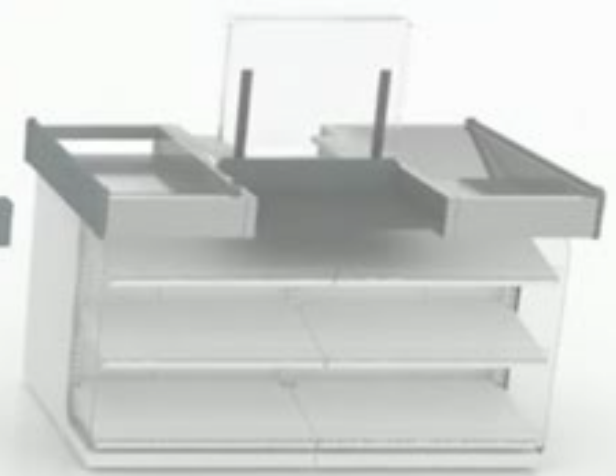

EVO

**EVO
MINI**

**EVO
EXPRESS**

EVO checkout counters are designed to meet the diverse needs of various retail formats

The modularity of EVO counters allows customizing the layout and design to match every store`s unique style and functional requirements

watch here

EVO SELINE: Type ONE

- Checkout counter with a wide basin and cashier`s desk
- The format of stores from supermarkets to hypermarkets

EVO SELINE: Type TWO

- Checkout counter with a narrow basin and cashier`s desk
- The format of stores from convenience stores to supermarkets

EVO SELINE: Type THREE

- Checkout counter with a wide basin
- The format of stores from supermarkets to hypermarkets and even Cash&Carry

EVO SELINE: Type FOUR

- Checkout counter with a narrow basin
- The format of stores from convenience stores to supermarkets and even Cash&Carry

DIMENSIONS

EVO MINI

- The smallest model from a range, with a static conveyor
- The format of stores from convenience stores to supermarkets and DIY

EVO EXPRESS

- Universal checkout module
- The format of stores from convenience stores and petrol stations to additional checkout zone in supermarkets and hypermarkets