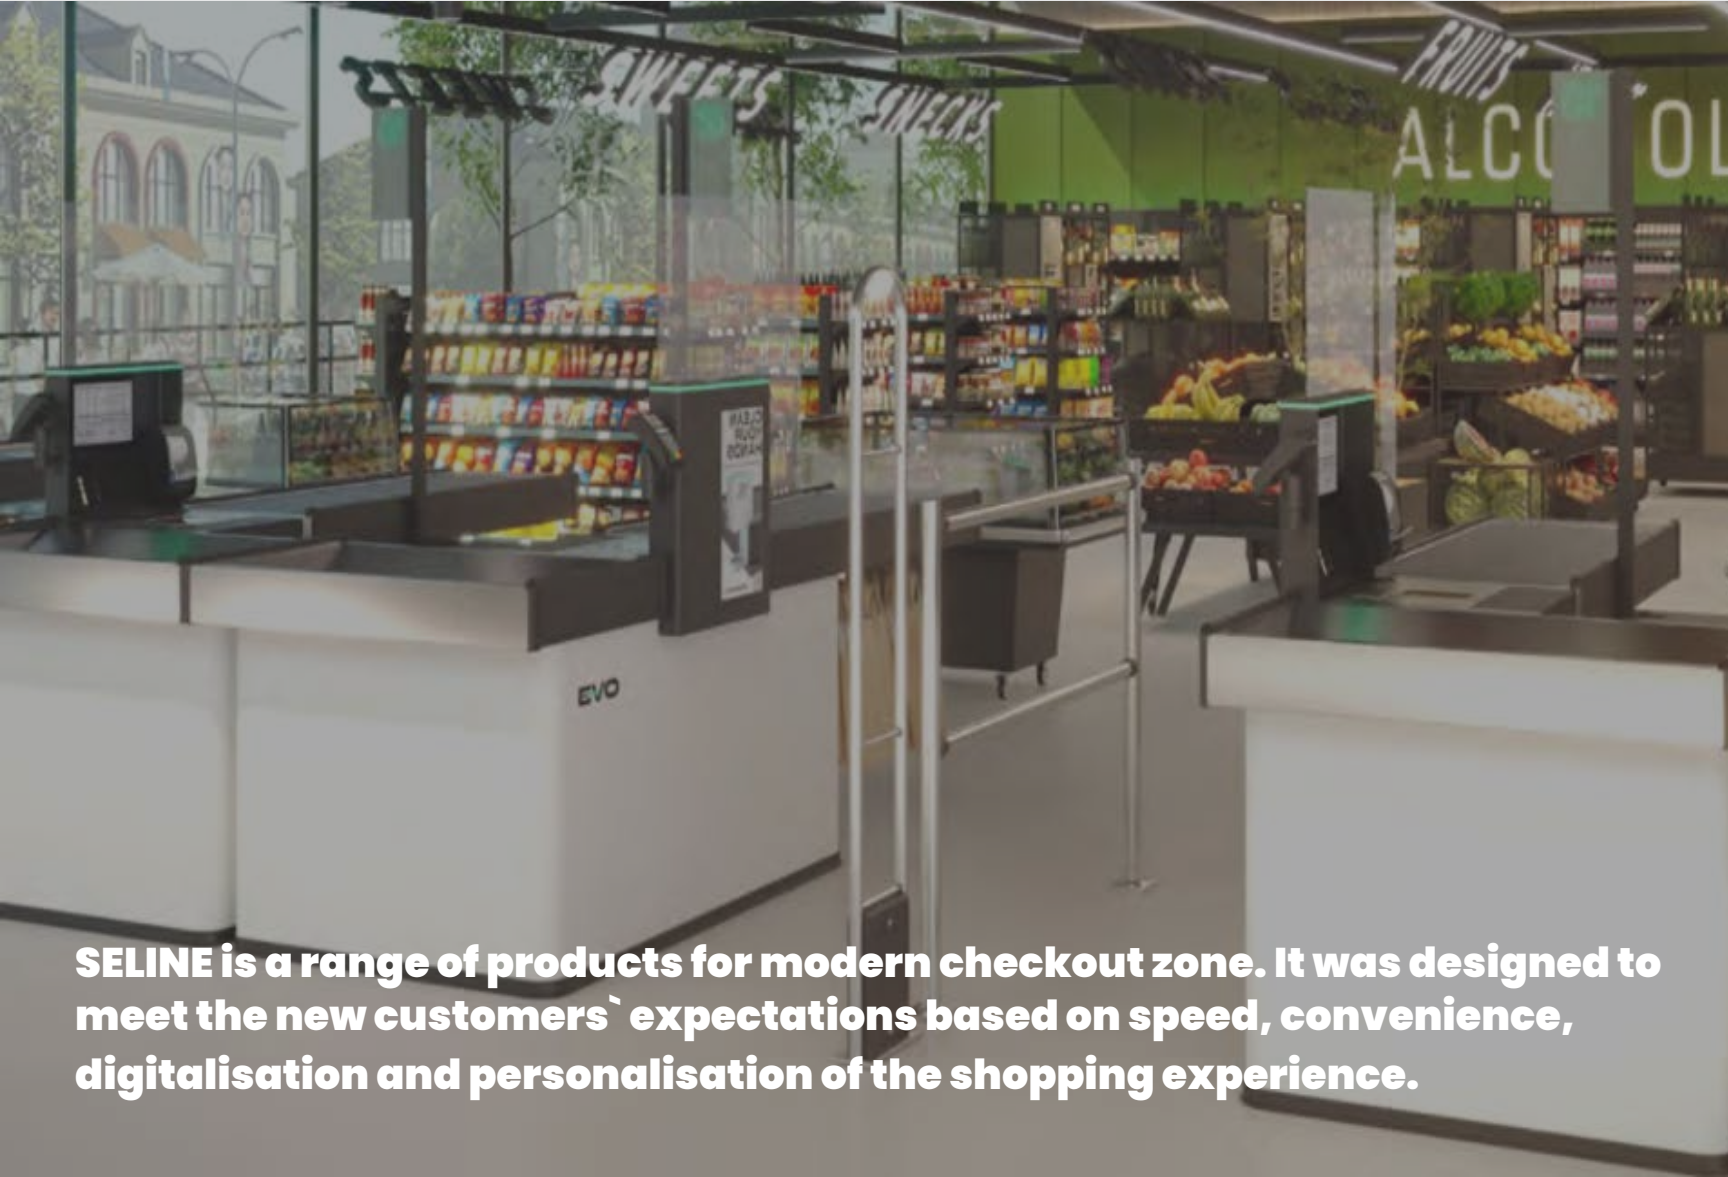

SELINE CHECKOUT ZONE

**SPEED AND
CONVENIENCE
OF SERVICE FOR YOUR
EFFICIENT STORE**

SELINE is a range of products for modern checkout zone. It was designed to meet the new customers' expectations based on speed, convenience, digitalisation and personalisation of the shopping experience.

EVO

**EVO
MINI**

**EVO
EXPRESS**

EVO checkout counters are designed to meet the diverse needs of various retail formats

The modularity of EVO counters allows customizing the layout and design to match every store`s unique style and functional requirements

watch here

EVO SELINE: Type ONE

- Checkout counter with a wide basin and cashier`s desk
- The format of stores from supermarkets to hypermarkets

EVO SELINE: Type TWO

- Checkout counter with a narrow basin and cashier`s desk
- The format of stores from convenience stores to supermarkets

EVO SELINE: Type THREE

- Checkout counter with a wide basin
- The format of stores from supermarkets to hypermarkets and even Cash&Carry

EVO SELINE: Type FOUR

- Checkout counter with a narrow basin
- The format of stores from convenience stores to supermarkets and even Cash&Carry