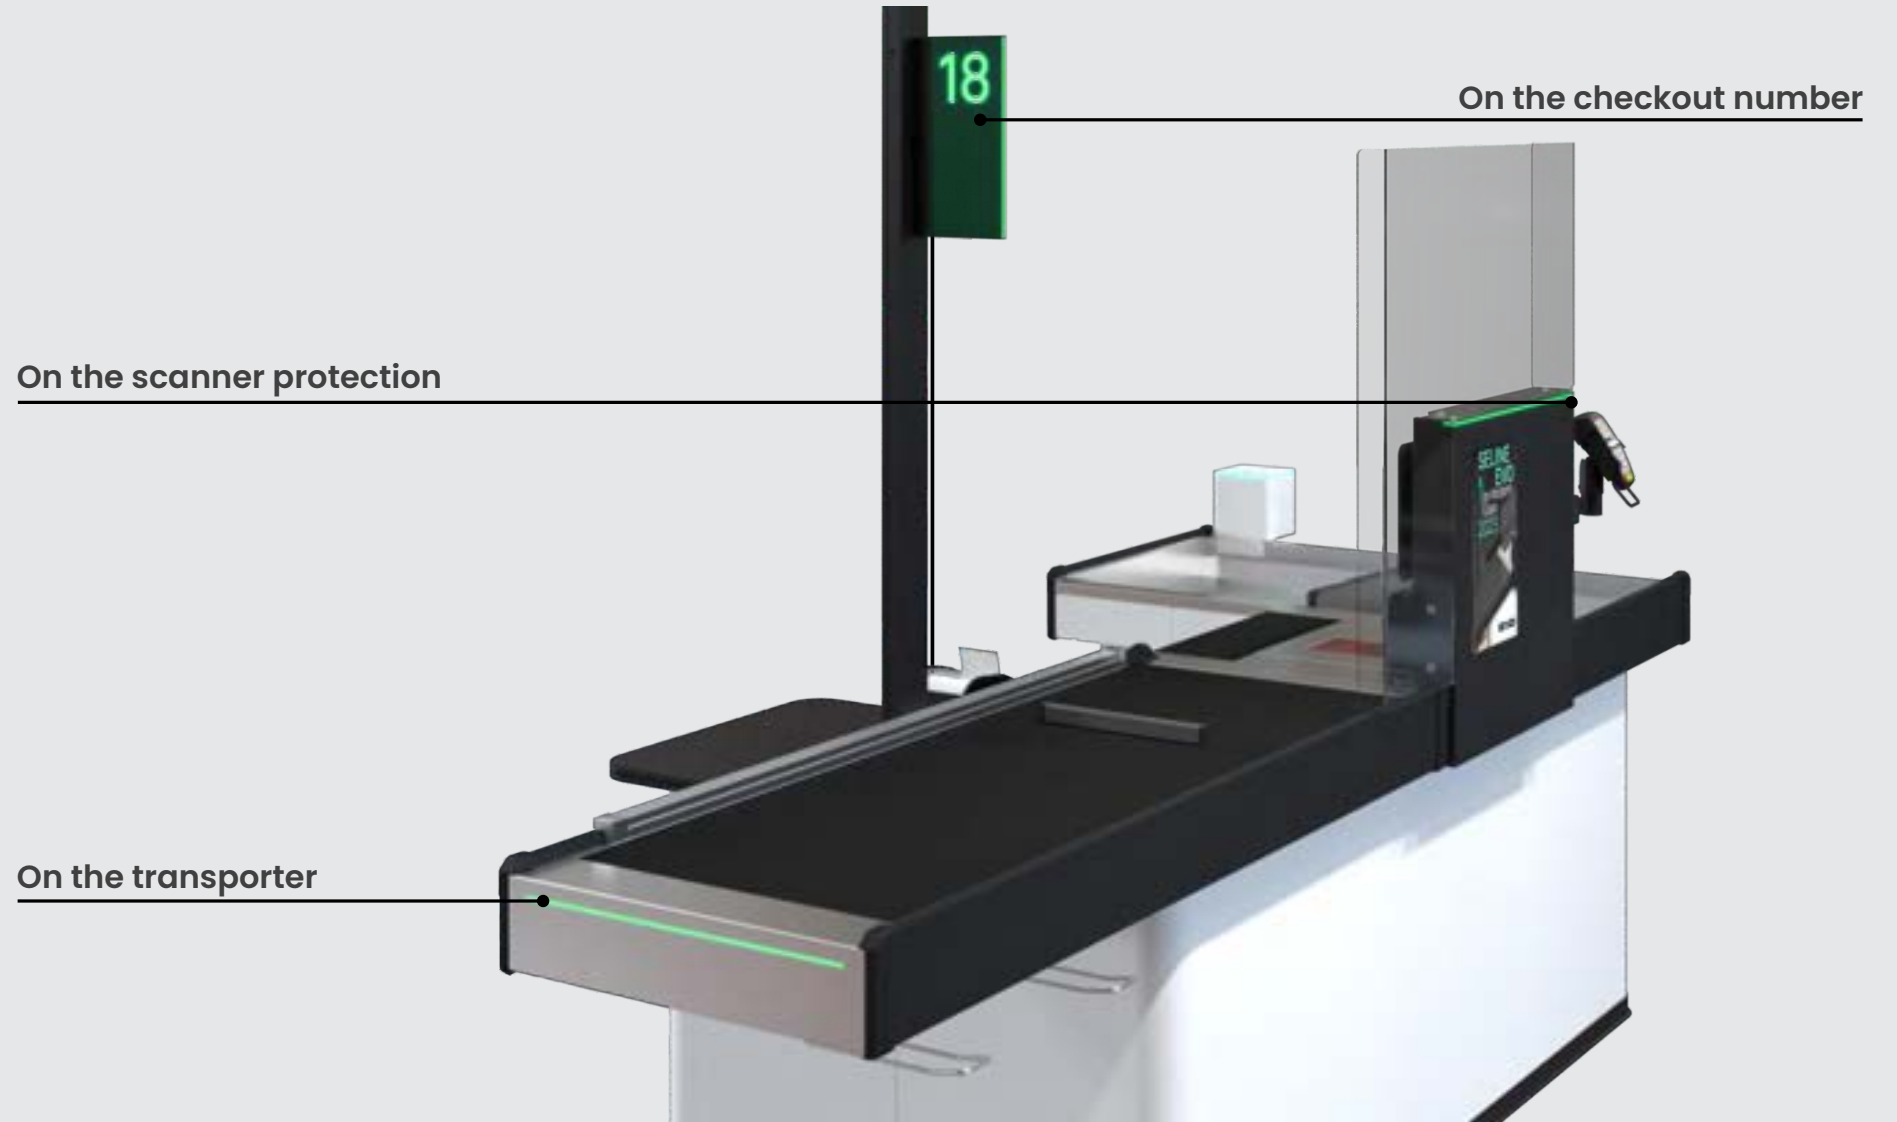

EVO SELINE: Type THREE

- Checkout counter with a wide basin
- The format of stores from supermarkets to hypermarkets and even Cash&Carry

EVO SELINE: Type FOUR

- Checkout counter with a narrow basin
- The format of stores from convenience stores to supermarkets and even Cash&Carry

SCRATCH RESISTANT

MATTE SURFACE

Acrylic scanner protection

Pin-pad holder

Cash drawer

Goods divider

Monitor holder

Combine EVO counter with **ROTO** self-checkout, which can work in traditional or self-service mode.

All that is needed is to change the device orientation by 180° with a light movement.

SCENARIO OF WORK WITH ROTO

1

The cashier serves customers in the traditional mode at the **EVO + ROTO checkout**

2

The number of visitors of the store is decreasing