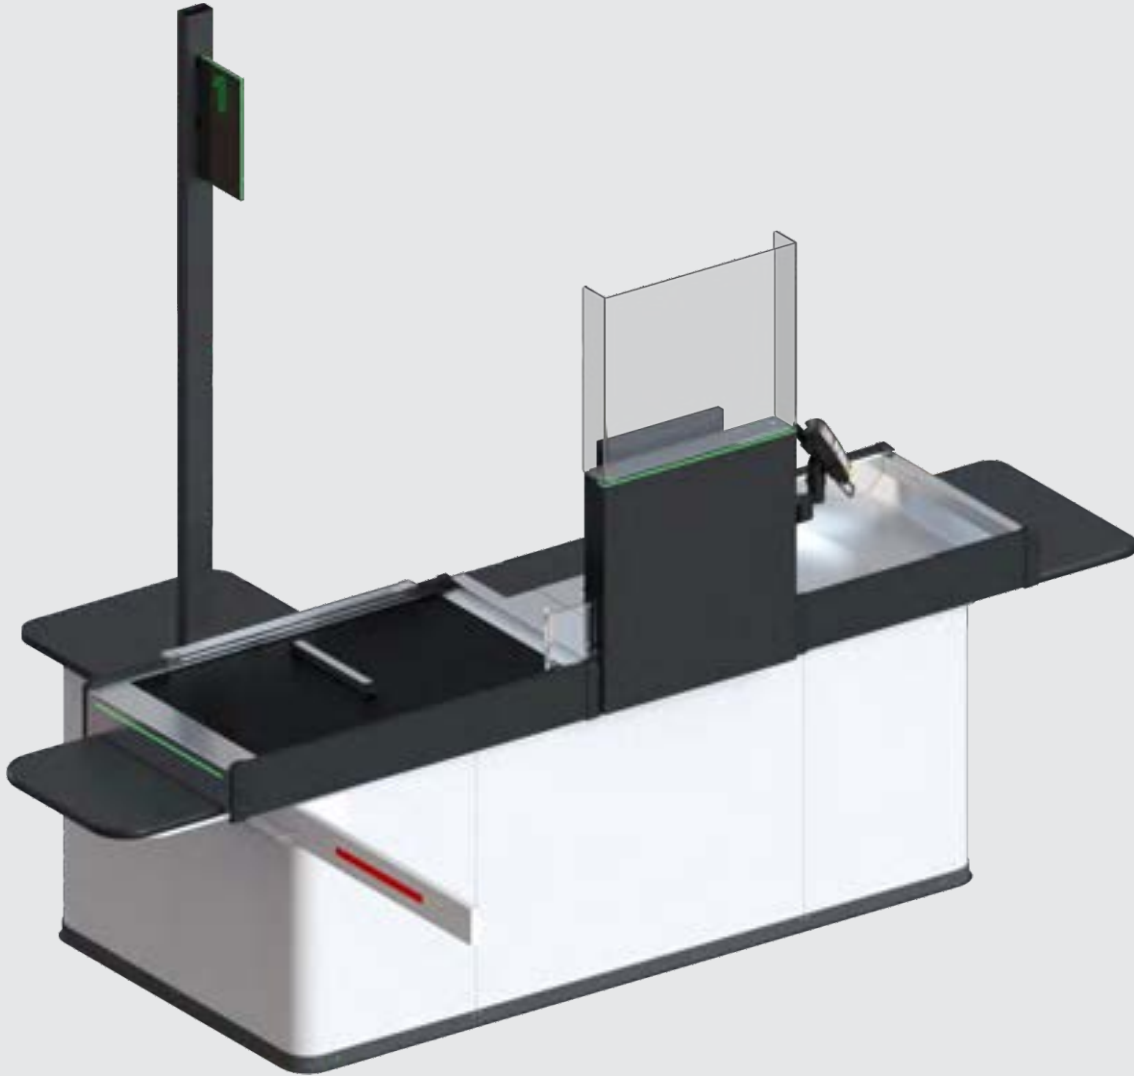

EVO

**EVO
MINI**

**EVO
EXPRESS**

EVO checkout counters are designed to meet the diverse needs of various retail formats

The modularity of EVO counters allows customizing the layout and design to match every store`s unique style and functional requirements

watch here

EVO SELINE: Type ONE

- Checkout counter with a wide basin and cashier`s desk
- The format of stores from supermarkets to hypermarkets

EVO SELINE: Type TWO

- Checkout counter with a narrow basin and cashier`s desk
- The format of stores from convenience stores to supermarkets

EVO SELINE: Type THREE

- Checkout counter with a wide basin
- The format of stores from supermarkets to hypermarkets and even Cash&Carry

EVO SELINE: Type FOUR

- Checkout counter with a narrow basin
- The format of stores from convenience stores to supermarkets and even Cash&Carry

SCRATCH RESISTANT

MATTE SURFACE

Acrylic scanner protection

Pin-pad holder

Cash drawer

Goods divider

Monitor holder

Combine EVO counter with **ROTO** self-checkout, which can work in traditional or self-service mode.