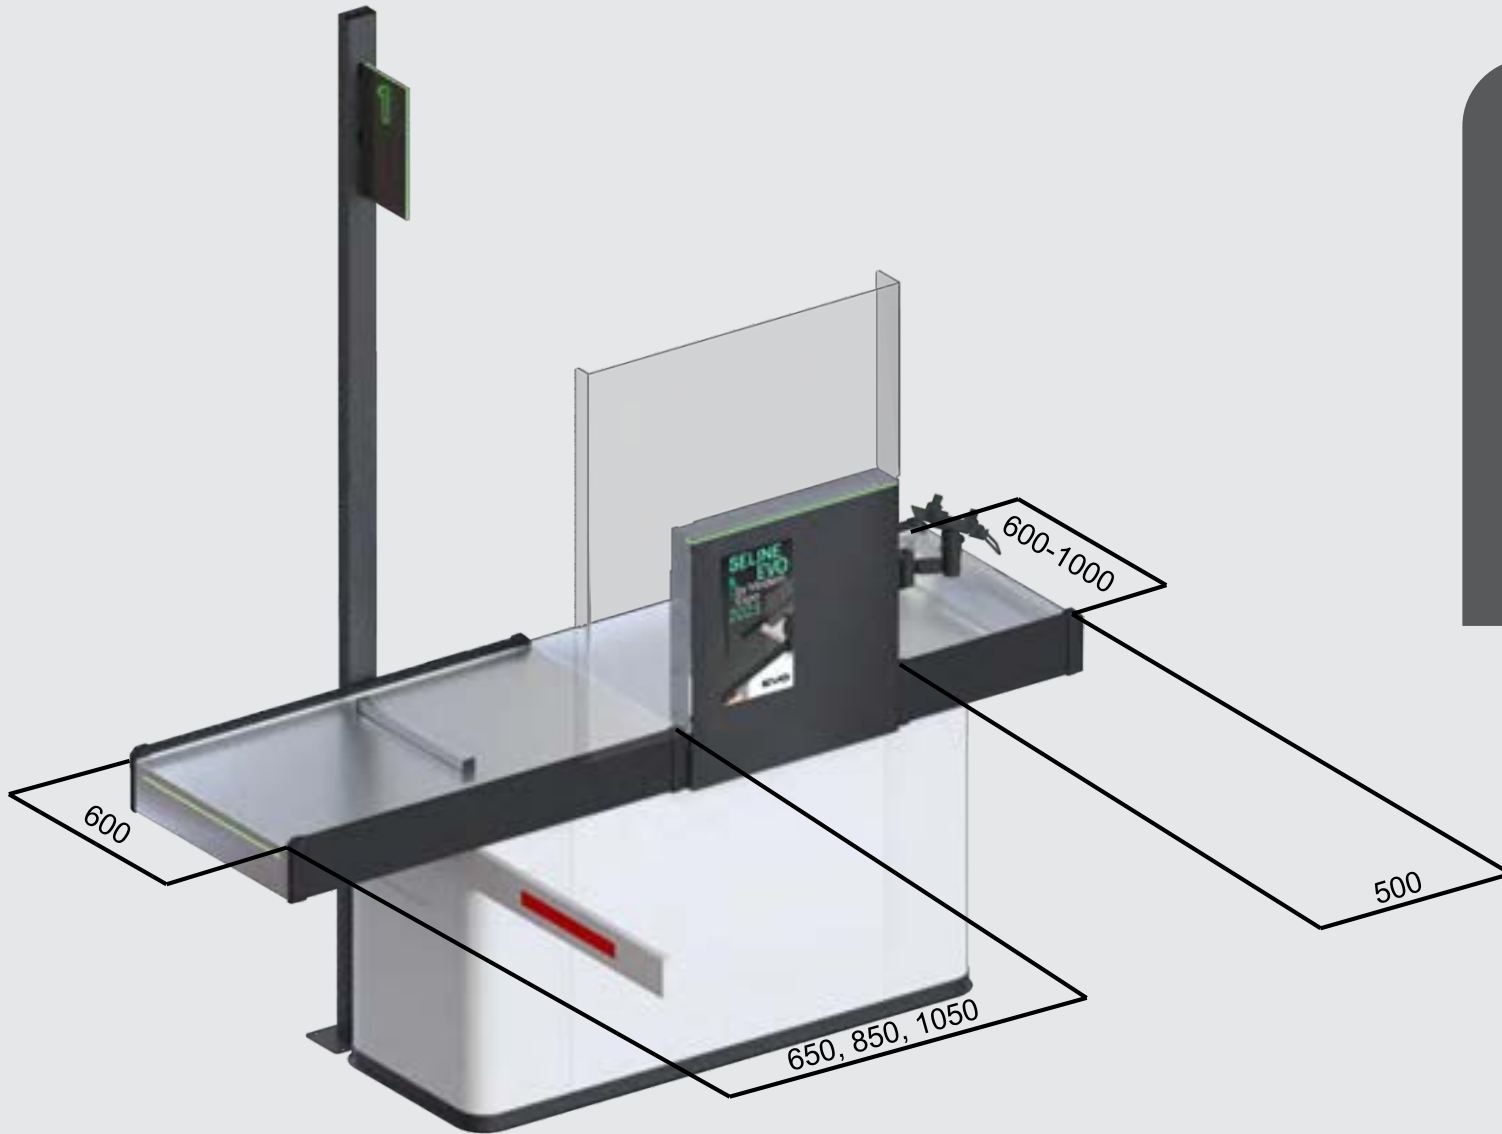

watch here

EVO SELINE: Type ONE

- Checkout counter with a wide basin and cashier`s desk
- The format of stores from supermarkets to hypermarkets

EVO SELINE: Type TWO

- Checkout counter with a narrow basin and cashier`s desk
- The format of stores from convenience stores to supermarkets

EVO SELINE: Type THREE

- Checkout counter with a wide basin
- The format of stores from supermarkets to hypermarkets and even Cash&Carry

EVO SELINE: Type FOUR

- Checkout counter with a narrow basin
- The format of stores from convenience stores to supermarkets and even Cash&Carry

DIMENSIONS

EVO MINI

- The smallest model from a range, with a static conveyor
- The format of stores from convenience stores to supermarkets and DIY

EVO EXPRESS

- Universal checkout module
- The format of stores from convenience stores and petrol stations to additional checkout zone in supermarkets and hypermarkets

SCRATCH RESISTANT

MATTE SURFACE

Acrylic scanner protection

Pin-pad holder

Cash drawer

Goods divider

Monitor holder

Combine EVO counter with **ROTO** self-checkout, which can work in traditional or self-service mode.