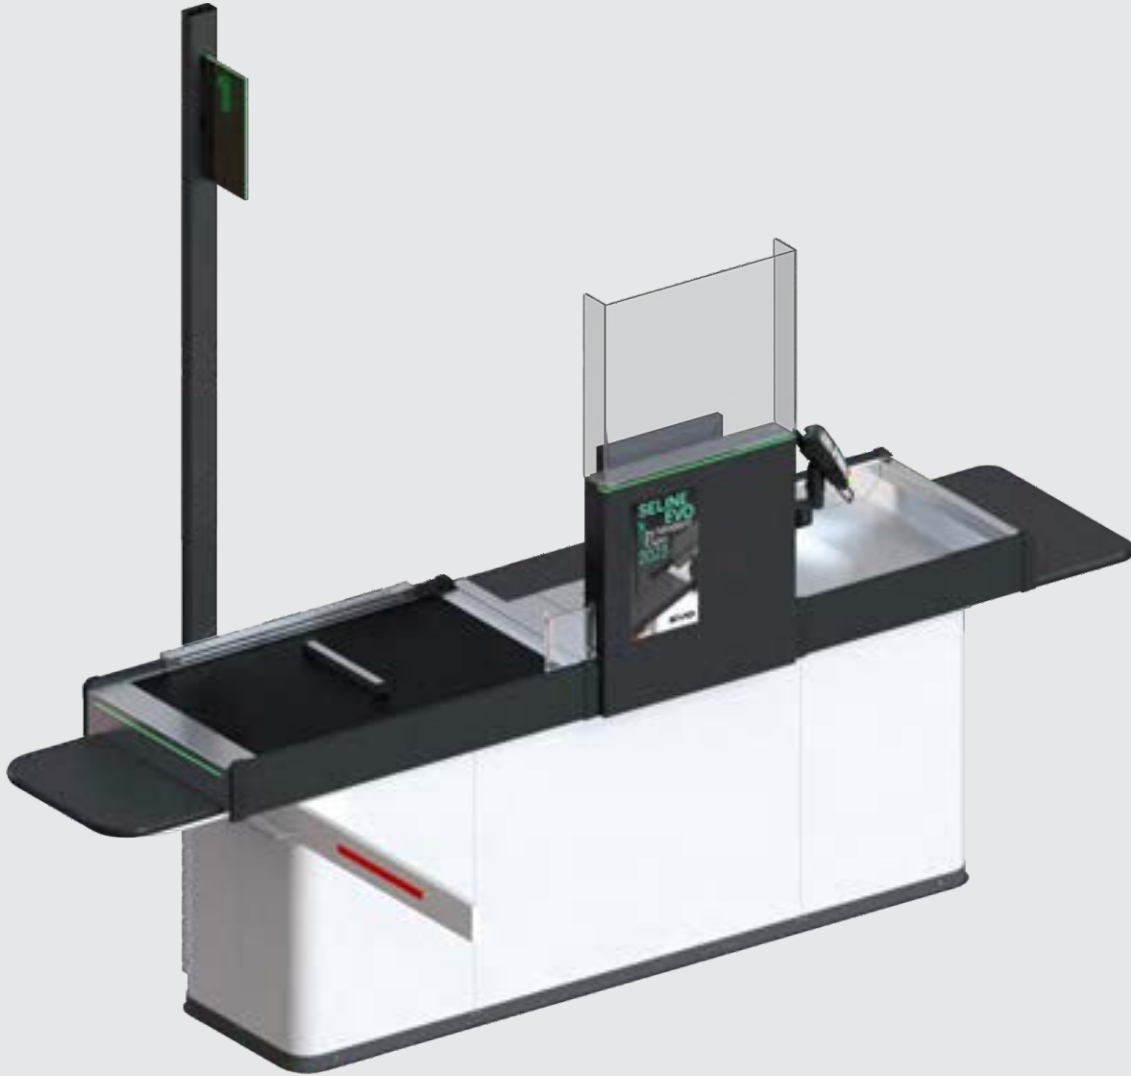

EVO

**EVO
MINI**

**EVO
EXPRESS**

EVO checkout counters are designed to meet the diverse needs of various retail formats

The modularity of EVO counters allows customizing the layout and design to match every store`s unique style and functional requirements

watch here

EVO SELINE: Type ONE

- Checkout counter with a wide basin and cashier`s desk
- The format of stores from supermarkets to hypermarkets

EVO SELINE: Type TWO

- Checkout counter with a narrow basin and cashier`s desk
- The format of stores from convenience stores to supermarkets

EVO SELINE: Type THREE

- Checkout counter with a wide basin
- The format of stores from supermarkets to hypermarkets and even Cash&Carry

EVO SELINE: Type FOUR

- Checkout counter with a narrow basin
- The format of stores from convenience stores to supermarkets and even Cash&Carry

SCRATCH RESISTANT

MATTE SURFACE

Acrylic scanner protection

Pin-pad holder

Cash drawer

Goods divider

Monitor holder

Combine EVO counter with **ROTO** self-checkout, which can work in traditional or self-service mode.