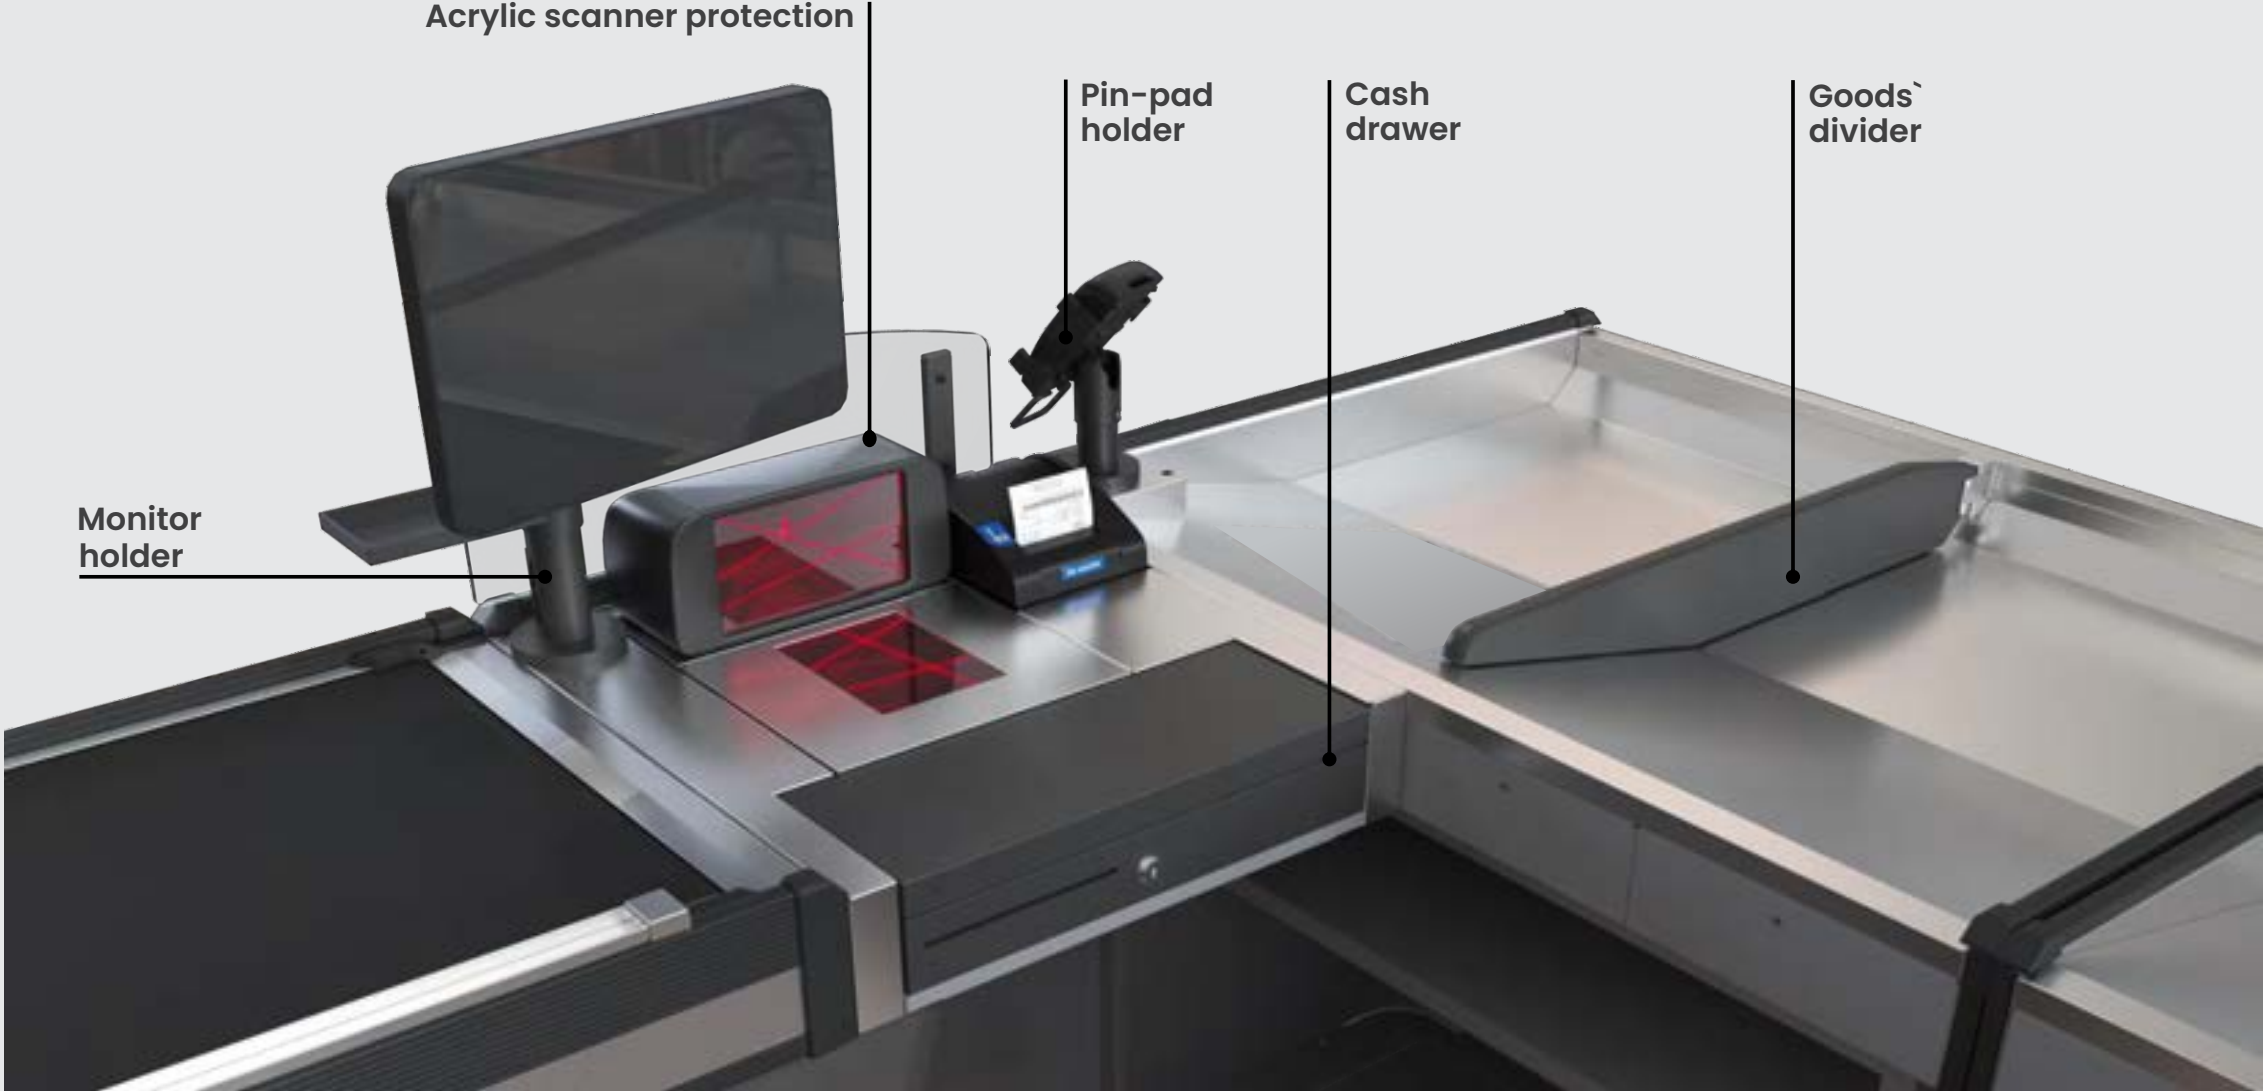

watch here

EVO SELINE: Type ONE

- Checkout counter with a wide basin and cashier`s desk
- The format of stores from supermarkets to hypermarkets

EVO SELINE: Type TWO

- Checkout counter with a narrow basin and cashier`s desk
- The format of stores from convenience stores to supermarkets

EVO SELINE: Type THREE

- Checkout counter with a wide basin
- The format of stores from supermarkets to hypermarkets and even Cash&Carry

EVO SELINE: Type FOUR

- Checkout counter with a narrow basin
- The format of stores from convenience stores to supermarkets and even Cash&Carry

DIMENSIONS

EVO MINI

- The smallest model from a range, with a static conveyor
- The format of stores from convenience stores to supermarkets and DIY

EVO EXPRESS

- Universal checkout module
- The format of stores from convenience stores and petrol stations to additional checkout zone in supermarkets and hypermarkets

SCRATCH RESISTANT

MATTE SURFACE

Acrylic scanner protection

Pin-pad holder

Cash drawer

Goods divider

Monitor holder

Combine EVO counter with **ROTO** self-checkout, which can work in traditional or self-service mode.