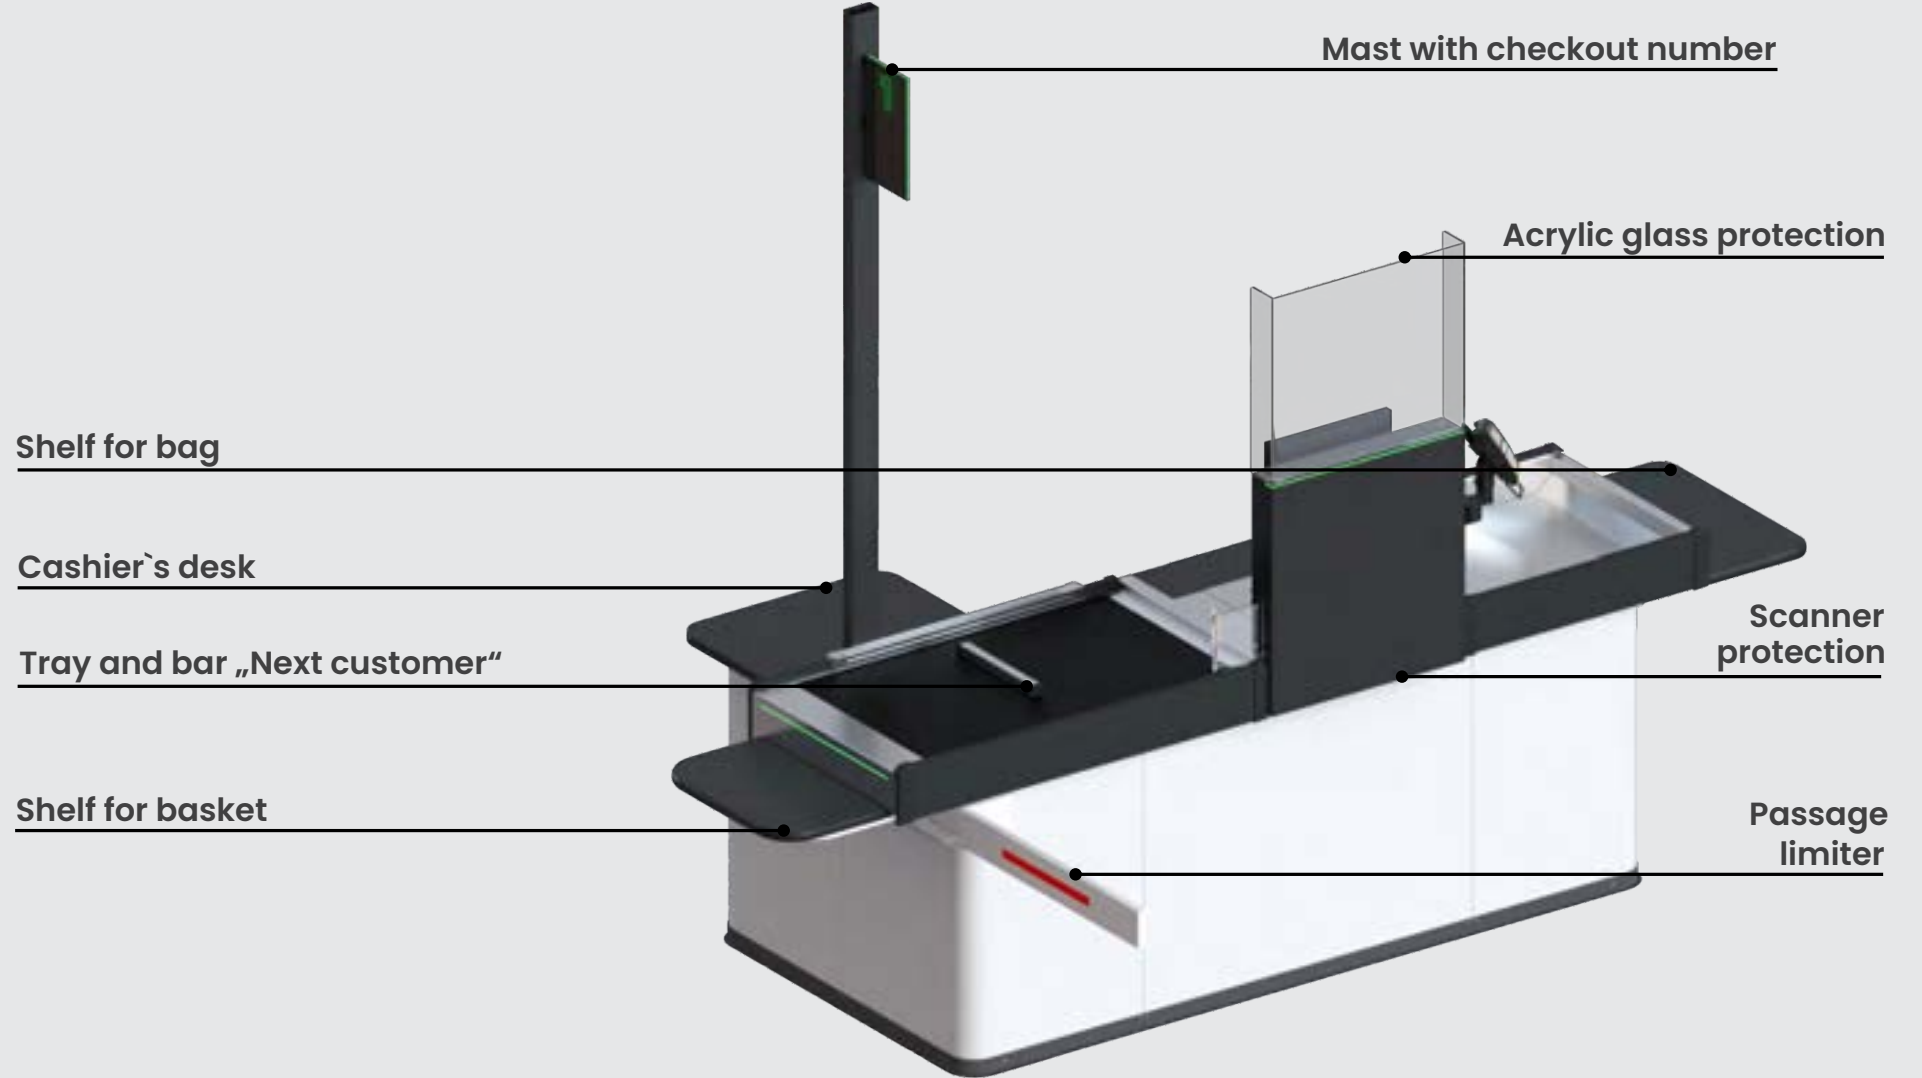

watch here

EVO SELINE: Type ONE

- Checkout counter with a wide basin and cashier`s desk
- The format of stores from supermarkets to hypermarkets

EVO SELINE: Type TWO

- Checkout counter with a narrow basin and cashier`s desk
- The format of stores from convenience stores to supermarkets

EVO SELINE: Type THREE

- Checkout counter with a wide basin
- The format of stores from supermarkets to hypermarkets and even Cash&Carry

EVO SELINE: Type FOUR

- Checkout counter with a narrow basin
- The format of stores from convenience stores to supermarkets and even Cash&Carry

DIMENSIONS

EVO MINI

- The smallest model from a range, with a static conveyor
- The format of stores from convenience stores to supermarkets and DIY

EVO EXPRESS

- Universal checkout module
- The format of stores from convenience stores and petrol stations to additional checkout zone in supermarkets and hypermarkets

SCRATCH RESISTANT

MATTE SURFACE

Acrylic scanner protection

Pin-pad holder

Cash drawer

Goods divider

Monitor holder

Combine EVO counter with **ROTO** self-checkout, which can work in traditional or self-service mode.